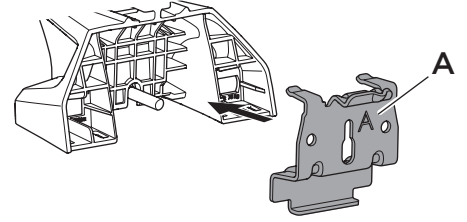

1

Kit 186178

CHEVROLET Trax (Mk. II), 5-dr SUV, 23-

ISO 11154-E

This kit is only for vehicles with flush railing.

1 KIT + **2** FOOT PACK

1

Evo

Edge

2

3

4

5

2

> Instructions

2