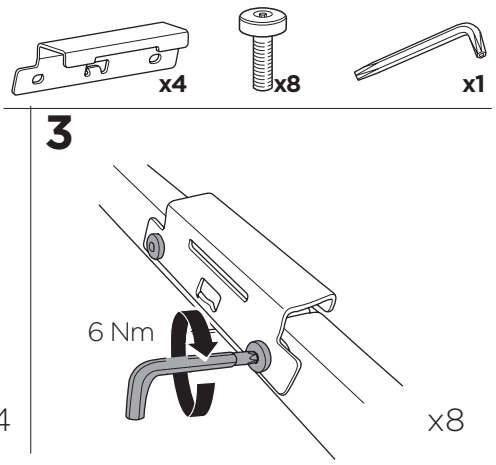

1

Kit 186178

CHEVROLET Trax (Mk. II), 5-dr SUV, 23-

ISO 11154-E

This kit is only for vehicles with flush railing.

1 KIT + **2** FOOT PACK

1

Evo

Edge

2

3

4

5

2

> Instructions

2