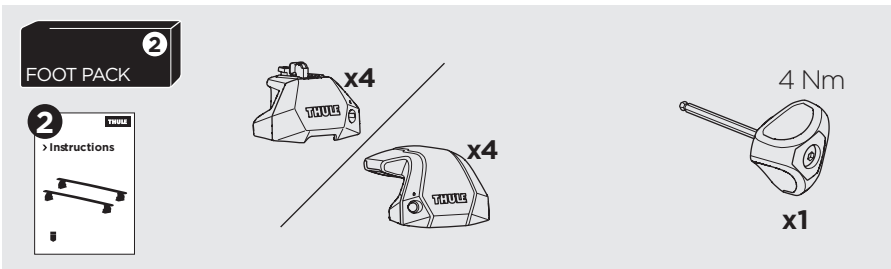

1

Kit 186178

CHEVROLET Trax (Mk. II), 5-dr SUV, 23-

ISO 11154-E

This kit is only for vehicles with flush railing.

1 KIT + **2** FOOT PACK

1

Evo

Edge

2

3

4

5

2

> Instructions

2