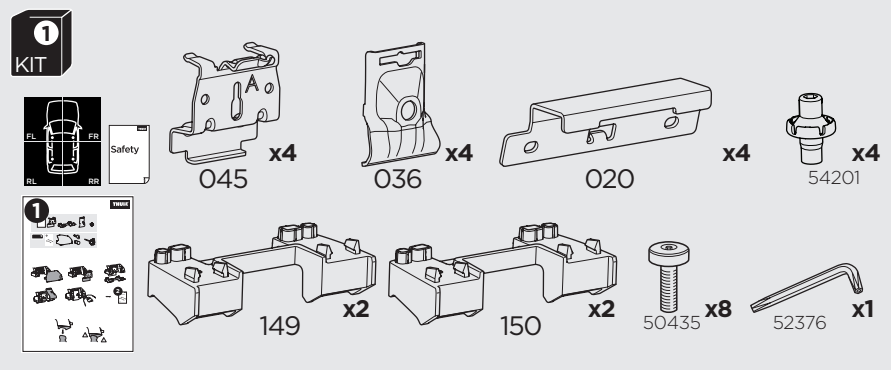

1

Kit 186178

CHEVROLET Trax (Mk. II), 5-dr SUV, 23-

ISO 11154-E

This kit is only for vehicles with flush railing.

1 KIT + **2** FOOT PACK

1

Evo

Edge

2

3

4

5

2

> Instructions

2