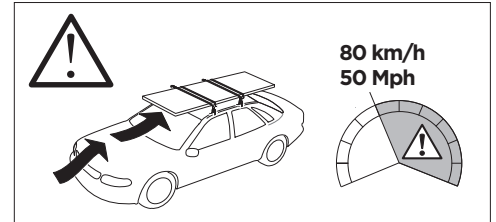

1

Kit 186178

CHEVROLET Trax (Mk. II), 5-dr SUV, 23-

ISO 11154-E

This kit is only for vehicles with flush railing.

1 KIT + **2** FOOT PACK

1

Evo