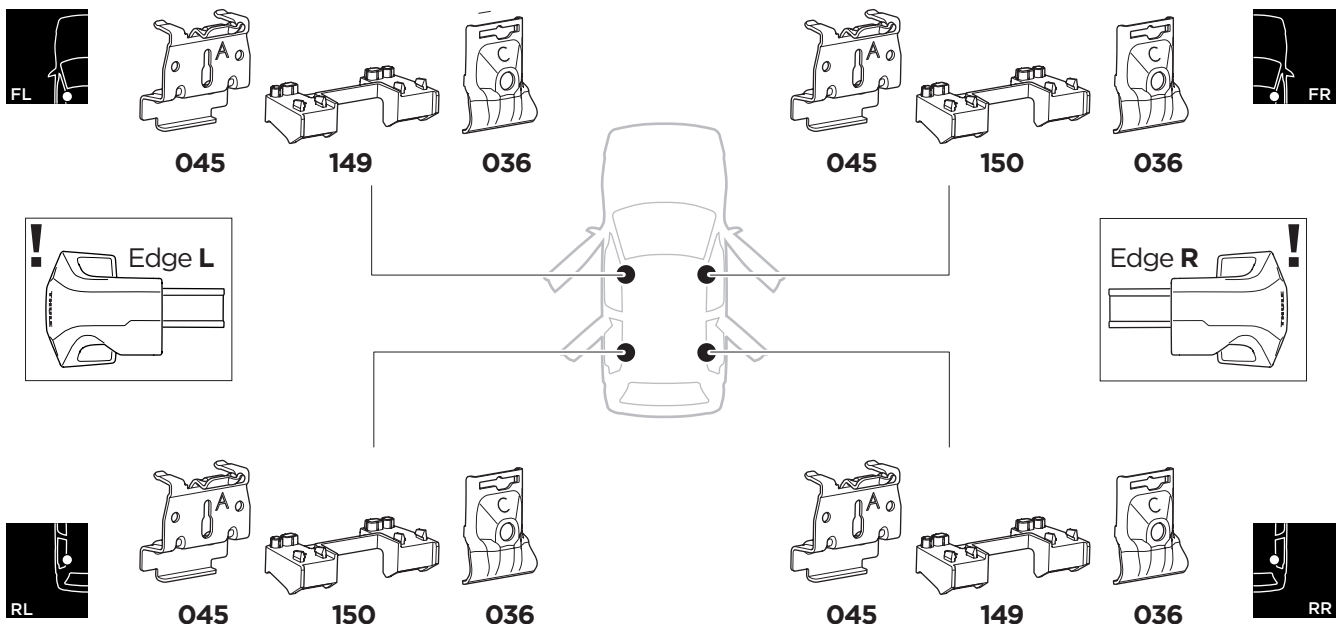

1

Kit 186178

CHEVROLET Trax (Mk. II), 5-dr SUV, 23-

ISO 11154-E

This kit is only for vehicles with flush railing.

1 KIT + **2** FOOT PACK

1

Evo

Edge

2

3

4

5

2

> Instructions

2