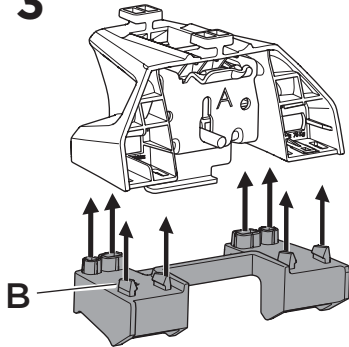

1

Kit 186178

CHEVROLET Trax (Mk. II), 5-dr SUV, 23-

ISO 11154-E

This kit is only for vehicles with flush railing.

1 KIT + **2** FOOT PACK

1

Evo

Edge

2

3

4

5

2

> Instructions

2