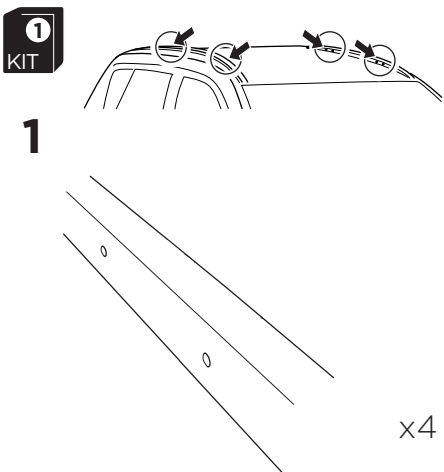

1

Kit 186178

CHEVROLET Trax (Mk. II), 5-dr SUV, 23-

ISO 11154-E

This kit is only for vehicles with flush railing.

1 KIT + **2** FOOT PACK

1

Evo

Edge

2

3

4

5

2

> Instructions

2